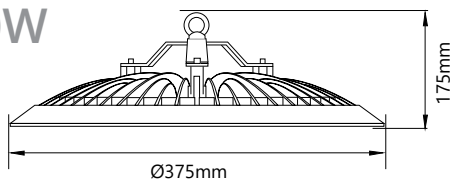

LIGHTWELL®

HiGen Driverless LED High Bay

60W

100W

150W

200W

PRODUCT FEATURES

- ✓ High thermal efficient aluminium heatsink with stereoscopic ventilation
- ✓ The latest LED technology and design for performance & durability
- ✓ IP65 rated with waterproof and dust-proof breathable film
- ✓ Energy savings & reduced maintenance over HID high bays
- ✓ Environmentally friendly: no mercury or hazardous substances

Application

Factory lighting, Stockroom lighting, Assembly lighting, Retail lighting, Sports center lighting, Petrol station lighting, Supermarket lighting, Stadium lighting, School lighting

PRODUCT SPECIFICATION

Code	Dimensions	Lumens	Power	Voltage	LED	CCT	CRI	Beam	IP	Material	Dimmable
HBDL/60W/PEN/CWND	ø 255*160mm	6480	60W	AC110-305V	Philips 3030	6000K	>80	120°	IP65	Aluminium	No
HBDL/100W/PEN/CWND	ø 295*175mm	10800	100W	AC190-260V	Philips 3030	6000K	>80	120°	IP65	Aluminium	No
HBDL/150W/PEN/CWND	ø 335*175mm	16200	150W	AC190-260V	Philips 3030	6000K	>80	120°	IP65	Aluminium	No
HBDL/200W/PEN/CWND	ø 375*175mm	21600	200W	AC190-260V	Philips 3030	6000K	>80	120°	IP65	Aluminium	No