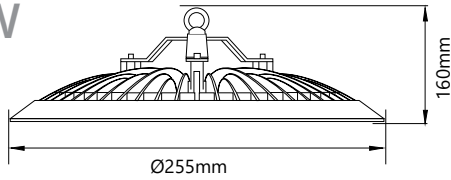

HiGen Driverless LED High Bay

60W