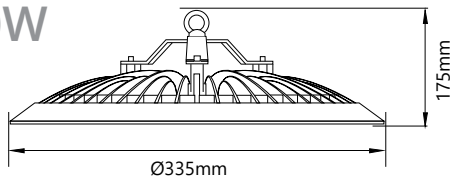

LIGHTWELL®

HiGen Driverless LED High Bay

60W

100W

150W

200W

PRODUCT FEATURES

- ✓ High thermal efficient aluminium heatsink with stereoscopic ventilation
- ✓ The latest LED technology and design for performance & durability
- ✓ IP65 rated with waterproof and dust-proof breathable film
- ✓ Energy savings & reduced maintenance over HID high bays
- ✓ Environmentally friendly: no mercury or hazardous substances

Application

Factory lighting, Stockroom lighting, Assembly lighting, Retail lighting, Sports center lighting, Petrol station lighting, Supermarket lighting, Stadium lighting, School lighting

PRODUCT SPECIFICATION

Code	Dimensions	Lumens	Power	Voltage	LED	CCT	CRI	Beam	IP	Material	Dimmable
HBDL/60W/PEN/CWND	ø 255*160mm	6480	60W	AC110-305V	Philips 3030	6000K	>80	120°	IP65	Aluminium	No
HBDL/100W/PEN/CWND	ø 295*175mm	10800	100W	AC190-260V	Philips 3030	6000K	>80	120°	IP65	Aluminium	No
HBDL/150W/PEN/CWND	ø 335*175mm	16200	150W	AC190-260V	Philips 3030	6000K	>80	120°	IP65	Aluminium	No
HBDL/200W/PEN/CWND	ø 375*175mm	21600	200W	AC190-260V	Philips 3030	6000K	>80	120°	IP65	Aluminium	No