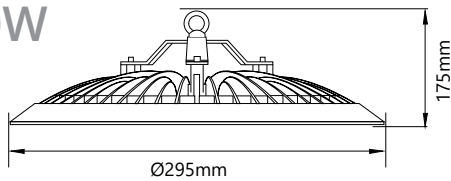

LIGHTWELL®

HiGen Driverless LED High Bay

60W

100W

150W

200W

PRODUCT FEATURES

- ✓ High thermal efficient aluminium heatsink with stereoscopic ventilation
- ✓ The latest LED technology and design for performance & durability
- ✓ IP65 rated with waterproof and dust-proof breathable film
- ✓ Energy savings & reduced maintenance over HID high bays
- ✓ Environmentally friendly: no mercury or hazardous substances

Application

Factory lighting, Stockroom lighting, Assembly lighting, Retail lighting, Sports center lighting, Petrol station lighting, Supermarket lighting, Stadium lighting, School lighting

PRODUCT SPECIFICATION

Code	Dimensions	Lumens	Power	Voltage	LED	CCT	CRI	Beam	IP	Material	Dimmable
HBDL/60W/PEN/CWND	ø 255*160mm	6480	60W	AC110-305V	Philips 3030	6000K	>80	120°	IP65	Aluminium	No
HBDL/100W/PEN/CWND	ø 295*175mm	10800	100W	AC190-260V	Philips 3030	6000K	>80	120°	IP65	Aluminium	No
HBDL/150W/PEN/CWND	ø 335*175mm	16200	150W	AC190-260V	Philips 3030	6000K	>80	120°	IP65	Aluminium	No
HBDL/200W/PEN/CWND	ø 375*175mm	21600	200W	AC190-260V	Philips 3030	6000K	>80	120°	IP65	Aluminium	No